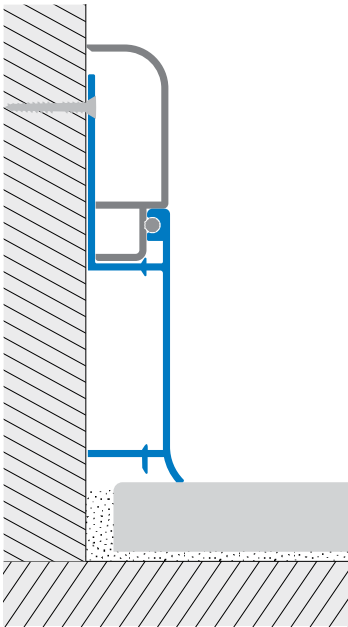

skirting BI

Patented aluminum **BASEBOARD BI** creates a "two-tone" design composed of two profiles: a **BASE** profile in anodized aluminum is screwed onto the wall or installed with adhesive; the **TOP** element of the profile, available in a variety of colors and material finishes, interlocks onto the base and conceals the anchoring flange. The baseboard is durable and resistant to humidity. An internal cavity acts as a channel for low voltage cabling such as telephone, TV and computer wiring.

Installation:

- Anchor the base with screws or adhesive.
- Insert the seal into the profile every 15-3/4" (40cm) on center.
- Interlock the TOP element into the BASE profile.

Internal / external joints and endcaps in silver synthetic resin complete the installation.

BASEBOARD BASE BIB 800 ASN Silver Anodized Aluminum

The profile BASE, available in silver anodized aluminum, is conceived to match the TOP element.

BASEBOARD TOP BI 800* in a variety of finishes

The TOP element of the profile interlocks onto the BASE and is available in a variety of finishes, creating a two-tone design.

H = 3-1/8" (80mm), kit includes: 1 right + 1 left

BIE = 1 right endcap and 1 left endcap

BII = 1 internal corner and 1 external corner

	H = in	mm	Art.		
Material: Extruded Anodized Aluminum	2	50	BIB	800	ASN
Finish: Silver (ASN)					
Length: 8'10" (2.70meters)					
BASE: Height 2" (50mm)					
Complete skirting: Height 3-1/8" (80mm)					