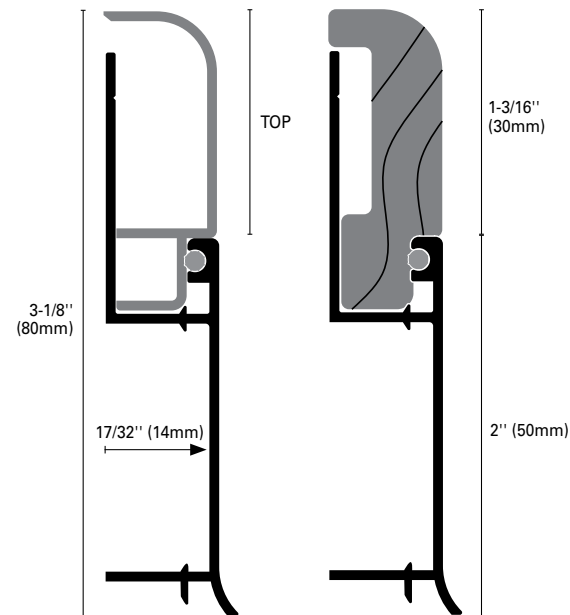

skirting BI

Patented aluminum **BASEBOARD BI** creates a "two-tone" design composed of two profiles: a **BASE** profile in anodized aluminum is screwed onto the wall or installed with adhesive; the **TOP** element of the profile, available in a variety of colors and material finishes, interlocks onto the base and conceals the anchoring flange. The baseboard is durable and resistant to humidity. An internal cavity acts as a channel for low voltage cabling such as telephone, TV and computer wiring.

Installation:

- Anchor the base with screws or adhesive.
- Insert the seal into the profile every 15-3/4" (40cm) on center.
- Interlock the TOP element into the BASE profile.

Internal / external joints and endcaps in silver synthetic resin complete the installation.

H = 3-1/8" (80mm), kit includes: 1 right + 1 left

BIE = 1 right endcap and 1 left endcap

BII = 1 internal corner and 1 external corner

	H = in	mm	Art.		
Material: Extruded Anodized Aluminum	2	50	BIB	800	ASN
Finish: Silver (ASN)					
Length: 8'10" (2.70meters)					
BASE: Height 2" (50mm)					
Complete skirting: Height 3-1/8" (80mm)					

Finish: Silver (ASN), Antracite (A50), Gloss painted oak (RO), Natural oak (RON)	1-3/16	30	BI	800	AS
	1-3/16	30	BI	800	A50
	1-3/16	30	BI	800	RO
	1-3/16	30	BI	800	RON
Length: 8'10" (2.70meters)					
Height TOP: 1-3/16" (30mm)					
Complete skirting: Height 3-1/8" (80mm)					