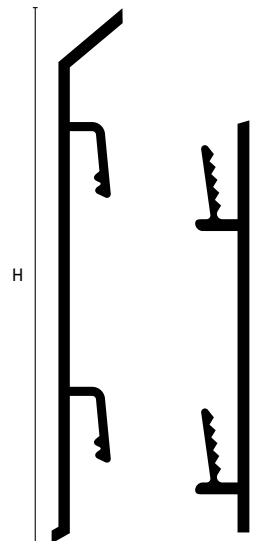

3/8" (10mm)