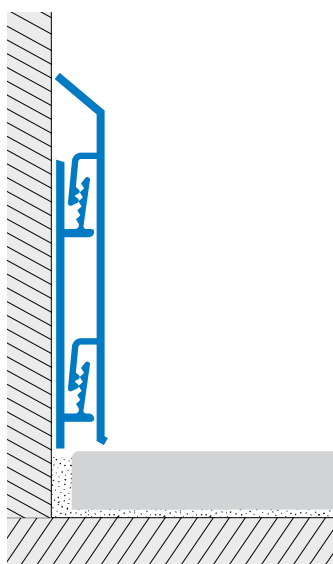

Durable aluminum **BASEBOARD BI** profiles are composed of two interlocking elements: a track, anchored with flathead screws, which channels low voltage cabling such as telephone, TV and computer wiring; an interlocking finishing profile conceals and protects the cabling yet allows fast and easy access. The baseboard is ideally suitable for offices and shopping centers where cabling is required and elegant detailing is essential.

skirting BI

SKIRTING BI 700 ASN BASETRACK Silver Anodized Aluminum H = 2-3/4" (70mm)

This anodized aluminum profile has a silver coating which offers good resistance to oxidation and mechanical impact. Also available in powder-coated aluminum in RAL colors. Endcap, internal / external corner joint pieces in silver synthetic resin complete the installation. Pre-drilled anchoring plates (2 per meter) must be ordered separately.

| | H = in | mm | Art. | | |
|---|--------|----|------|-----|-----|
| Material: Extruded Anodized Aluminum | 2-3/4 | 70 | BI | 700 | ASN |
| Finish: Silver (AS) | | | | | |
| Length: 8'10" (2.70meters) | | | | | |
| Supports: | | | BIS | 20 | ANF |

3/8" (10mm)

BASEBOARD ENDCAPS AND JOINT PIECES

Endcap, internal / external corner joint pieces in silver synthetic resin.
H = 2-3/4" (70mm), kit includes: 1 right + 1 left

| | Description | Art. | | |
|-----------------------|-----------------|------|-----|----|
| Material: | Internal corner | BII | 700 | PS |
| Polypropylene | External corner | BIE | 700 | PS |
| Finish: Silver (PS) | End cap | BIT | 700 | PS |
| Height: 2-3/4" (70mm) | | | | |