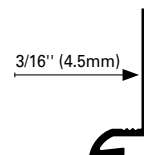

skirting BT

SKIRTING BT 45 AS Silver Anodized Aluminum

This profile has a silver coating which offers adequate resistance to use and wear.

	H = in	mm	Art.		
Material: Extruded Anodized Aluminum	3/16	4.5	BT	45	AS
Finish: Silver (AS)					
Length: 8'10" (2.70meters)					

	H = in	mm	Art.		
Material: Extruded Anodized Aluminum	3/16	4.5	BT	45	ASB
Finish: Polished Chrome (ASB)					
Length: 8'10" (2.70meters)					