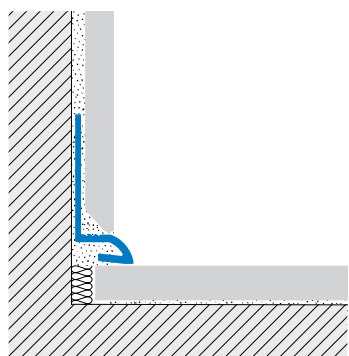

BASEBOARD-BT aluminum profiles detail glass mosaic and thin-set tile wall-to-floor transitions. The unique section of the profile trims the thin wall covering, hides tile edge imperfections, and conceals the perimeter movement joint.

skirting BT

SKIRTING BT 45 AS Silver Anodized Aluminum

This profile has a silver coating which offers adequate resistance to use and wear.

	H = in	mm	Art.		
Material: Extruded Anodized Aluminum	3/16	4.5	BT	45	AS
Finish: Silver (AS)					
Length: 8'10" (2.70meters)					

	H = in	mm	Art.		
Material: Extruded Anodized Aluminum	3/16	4.5	BT	45	ASB
Finish: Polished Chrome (ASB)					
Length: 8'10" (2.70meters)					