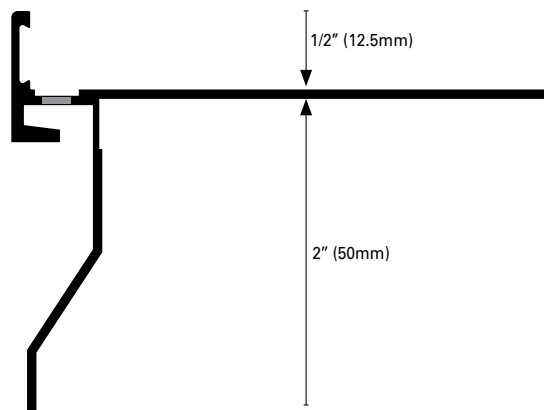

BORDERTEC BBO-BCO perimeter profiles trim and protect the exposed concrete border on balconies and terraces. The indented lip of the profile section contains and protects the tile edge.

border+tec™ BBO-BCO

A small, perforated channel under the protruding lip of the section allows water and humidity drainage. Leave a gap to allow for thermal expansion and contraction of the different materials; conceal the gap with an appropriate profile.

(BCO 50 A*)

BORDERTEC BBO-A* / BCO-A* Powder Coated Aluminum
BBO: H = 3/8" (10mm), BCO: H = 1/2" (12.5mm)

This profile is coated with polyester powder along its entire surface.
 External Corner Joint: cod. BBOE-A* / BCOE-A*
 Connector: cod. BBOG-A* / BCOG-A*

	H = in mm		L = in mm		Art.		Finish
Material: Powder Coated Aluminum	3/8	10	2	50	BBO	50	A22/A50/A60** A24**/A25**/A64**
Finish*: Pastel Grey (A22), Dark Beige (A32), Dark Brown (A63), Embossed Micaceous Grey (A50), Embossed Corten (A60), Embossed Pastel Grey (A24), Embossed Cement Grey (A25), Embossed Dark Brown (A64)	1/2	12.5	2	50	BCO	50	A22/A32/A50/A63/A60** A24**/A25**/A64**
Length: 8'10" (2.70meters)							
External connection pieces: cod. BBOE-A* / BCOE-A*							
Joining pieces: cod. BBOG-A* / BCOG-A*							