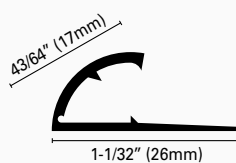

carpetec

CARPETEC MA 24 A*Self-Adhesive Anodized Aluminum
Self-adjusting trim profile. The self-adhesive strip underneath the profile guarantees fast, strong and lasting grip without adding floor thickness.

	B = in	mm	Art.		
Material:	15/16	24	MA	24	ASA
Extruded Anodized Aluminum	15/16	24	MA	24	AOA
	15/16	24	MA	24	ABA
Length: 8'10" (2.70 meters)					
35-7/16" / 4' 5" (0.90 / 1.35 meters)					

CARPETEC MS 26 A* Anodized Aluminum
The narrow top surface of this self-adjusting trim profile is ideal for discreet installations. The self-adhesive strip underneath the profile guarantees fast, strong and lasting grip without adding floor thickness. Available in two versions: self-adhesive and pre-drilled.

Material:	1-1/32	26	MS	26	ASF/A
Extruded Anodized Aluminum	1-1/32	26	MS	26	AOF/A
	1-1/32	26	MS	26	ABF/A
Length: 8'10" (2.70 meters)					
35-7/16" / 4' 5" (0.90 / 1.35 meters)					

CARPETEC MS 26 OLN Polished Brass
Due to the intrinsic qualities of the material, this classic, solid brass profile guarantees resistance to chemical and mechanical impact and is suitable for elegant interior detailing.

Material:	1-11/16	43	MD	43	ASD
Extruded Anodized Aluminum	1-11/16	43	MD	43	AOD
	1-11/16	43	MD	43	ABD
Length: 8'10" (2.70meters)					

Pre-cut length available in SELFLINE kit L = 35-7/16" / 4' 5" (0.90/1.35m)