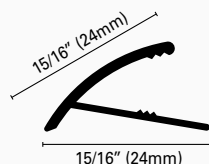

CARPETEC trim profiles compress to hold flexible flooring, such as natural fiber fibre carpeting. By pressing the profiles, they close slightly to clamp the flooring, hiding and protecting edge imperfections.

carpetec

CARPETEC MA 24 A*Self-Adhesive Anodized Aluminum
Self-adjusting trim profile. The self-adhesive strip underneath the profile guarantees fast, strong and lasting grip without adding floor thickness.

	B = in	mm	Art.		
Material:	15/16	24	MA	24	ASA
Extruded Anodized Aluminum	15/16	24	MA	24	AOA
	15/16	24	MA	24	ABA
Length: 8'10" (2.70 meters)					
35-7/16" / 4' 5" (0.90 / 1.35 meters)					

CARPETEC MS 26 A* Anodized Aluminum
The narrow top surface of this self-adjusting trim profile is ideal for discreet installations. The self-adhesive strip underneath the profile guarantees fast, strong and lasting grip without adding floor thickness. Available in two versions: self-adhesive and pre-drilled.

Material:	1-1/32	26	MS	26	ASF/A
Extruded Anodized Aluminum	1-1/32	26	MS	26	AOF/A
	1-1/32	26	MS	26	ABF/A
Length: 8'10" (2.70 meters)					
35-7/16" / 4' 5" (0.90 / 1.35 meters)					

CARPETEC MS 26 OLN Polished Brass
Due to the intrinsic qualities of the material, this classic, solid brass profile guarantees resistance to chemical and mechanical impact and is suitable for elegant interior detailing.