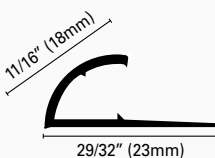

CARPETEC trim profiles compress to hold flexible flooring, such as natural fiber fibre carpeting. By pressing the profiles, they close slightly to clamp the flooring, hiding and protecting edge imperfections.

carpetec

CARPETEC MA 24 A*Self-Adhesive Anodized Aluminum
Self-adjusting trim profile. The self-adhesive strip underneath the profile guarantees fast, strong and lasting grip without adding floor thickness.

	B = in	mm	Art.		
Material:	15/16	24	MA	24	ASA
Extruded Anodized Aluminum	15/16	24	MA	24	AOA
	15/16	24	MA	24	ABA
Length: 8'10" (2.70 meters)					
35-7/16" / 4' 5" (0.90 / 1.35 meters)					

CARPETEC MS 26 A* Anodized Aluminum
The narrow top surface of this self-adjusting trim profile is ideal for discreet installations. The self-adhesive strip underneath the profile guarantees fast, strong and lasting grip without adding floor thickness. Available in two versions: self-adhesive and pre-drilled.

Material:	1-1/32	26	MS	26	ASF/A
Extruded Anodized Aluminum	1-1/32	26	MS	26	AOF/A
	1-1/32	26	MS	26	ABF/A
Length: 8'10" (2.70 meters)					
35-7/16" / 4' 5" (0.90 / 1.35 meters)					

CARPETEC MS 26 OLN Polished Brass
Due to the intrinsic qualities of the material, this classic, solid brass profile guarantees resistance to chemical and mechanical impact and is suitable for elegant interior detailing.