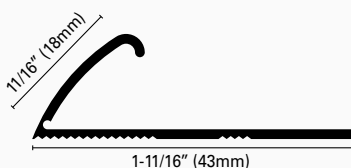

Material:	1-1/32	26	MS	26	OLN
Extruded Brass					
Finish: Polished (OLN)					
Length: 8'10" (2.70 meters)					
35-7/16" / 4' 5" (0.90 / 1.35 meters)					

CARPETEC MD 43 A*F Anodized Aluminum - Pre-drilled
The wide profile base makes it ideal as edge trimming for area carpeting and walkways. The base can also be fitted with self-adhesive tape that temporarily holds the profile in place.

Material:	1-11/16	43	MD	43	ASF
Extruded Anodized Aluminum	1-11/16	43	MD	43	AOF
	1-11/16	43	MD	43	ABF
Length: 8'10" (2.70meters)					

CARPETEC MD 43 A*D Anodized Aluminum - Toothed
The toothed profile base is optimal for gripping stretched carpet.