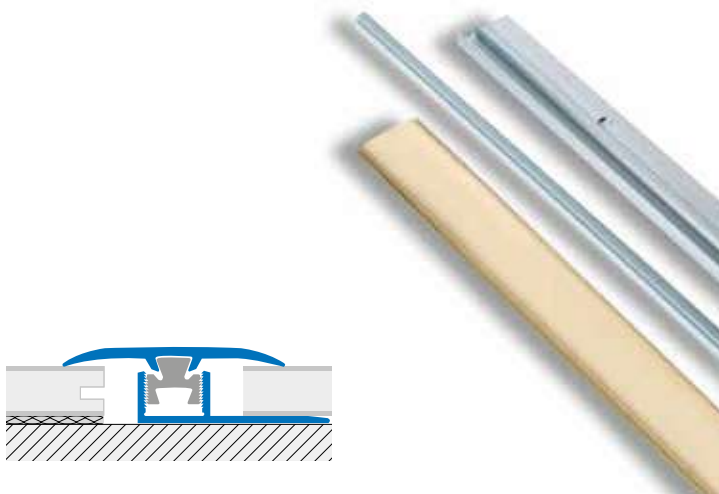

multiclip CLG 370

The innovative, patented **MULTICLIP CLG 370** profiles rotate along the track base, compensating for slight floor elevation differences of up to 1/8" (3mm). The modular nature of the system allows it to join floors of any thickness by vertically stacking one, two or three "clips." A 5/8" (16mm) internal cavity acts as an expansion joint, allowing 3/16" (5mm) of differential movement. Typically, laminate wood flooring expands about 3/16" (5mm) per plank due to humidity.

Mounts with Clip CL 80 P + aluminum base CLB 80 ANF/ANT.

MULTICLIP CLG* Wood Laminated Aluminum

This melamine laminated aluminum profile is available in eight different finishes. The smoothly-embossed melamine is resistant to abrasion, easy to clean and blends easily with existing floors.

Mounts with Clip CL 80 P + aluminum base CLB 80 ANF/ANT.

MULTICLIP CLG 370* Aluminum sublimated

The coating technique for sublimation allows a perfect simulation of the wood grain. The three wood shades Oak Decapè (RD), Oak Wengé (RW) and Grey Oak (RG), provide an excellent resistance wear resistance.

MULTICLIP CLG 370 OL Polished Brass

Innovative: the new modular MULTICLIP system can also be used with traditional brass profiles. This classic, solid brass profile offers excellent resistance to mechanical impact.