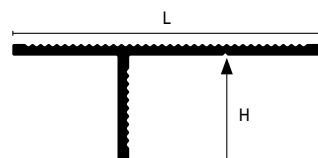

Drywall is the most commonly used material in modern residential and commercial construction. PLANO PS130, a new, one-of-a-kind profile elegantly finishes drywall ceiling and wall installations. Its discreet, 33/64"x33/64" (13x13mm) profile section perfectly edges drywall panels, becoming a minimalist design feature. At the floor level, the profile connects with the PLANO DESIGN BF baseboard for a fully integrated installation. The result is a profile that leaves a small gap of negative space, almost suspending the wall in mid-air.

plano PS130

PLANO PS 130 AS Silver Anodized Aluminum - Drywall Profile

This anodized aluminum profile has a silver coating which offers good resistance to corrosion.

	H = in	mm	Art.		
Material: Extruded Anodized Aluminum	33/64	13	PS	130	AS
Finish: Silver (AS)					
Length: 8'10" (2.70meters)					