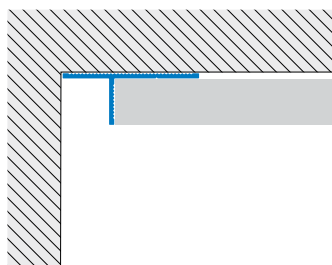

Drywall is the most commonly used material in modern residential and commercial construction. PLANO PS130, a new, one-of-a-kind profile elegantly finishes drywall ceiling and wall installations. Its discreet, 33/64"x33/64" (13x13mm) profile section perfectly edges drywall panels, becoming a minimalist design feature. At the floor level, the profile connects with the PLANO DESIGN BF baseboard for a fully integrated installation. The result is a profile that leaves a small gap of negative space, almost suspending the wall in mid-air.

plano PS130

PLANO PS 130 AS Silver Anodized Aluminum - Drywall Profile

This anodized aluminum profile has a silver coating which offers good resistance to corrosion.

	H = in	mm	Art.		
Material: Extruded Anodized Aluminum	33/64	13	PS	130	AS
Finish: Silver (AS)					
Length: 8'10" (2.70meters)					