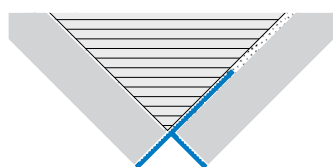

Drywall is the most commonly used material in modern residential and commercial construction. PLANO PS130, a new, one-of-a-kind profile elegantly finishes drywall ceiling and wall installations. Its discreet, 33/64"x33/64" (13x13mm) profile section perfectly edges drywall panels, becoming a minimalist design feature. At the floor level, the profile connects with the PLANO DESIGN BF baseboard for a fully integrated installation. The result is a profile that leaves a small gap of negative space, almost suspending the wall in mid-air.

plano PS130

PLANO PS 130 AS Silver Anodized Aluminum - Drywall Profile

This anodized aluminum profile has a silver coating which offers good resistance to corrosion.

	H = in	mm	Art.		
Material: Extruded Anodized Aluminum	33/64	13	PS	130	AS
Finish: Silver (AS)					
Length: 8'10" (2.70meters)					