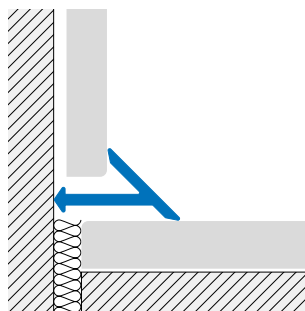

**SANITEC SB 12** profiles resolve wall-to-wall or wall-to-floor transitions. The cove-shaped profile is easy to clean and offers a hygienic solution to internal corners in kitchen countertops, shower stalls and bathtubs, replacing silicone caulking that inevitably yellows and absorbs dirt over time.

sanitec SB

**SANITEC SB 12 A Anodized Aluminum**

This profile has a silver coating (AS) which offers high resistance to corrosion and adequate resistance to use and wear. Also available in bright polished chrome (ASB), especially suited for matching polished bathroom accessories.

	Ax B = in		mm		Art.	
Material:	15/32x9/16	12x15	SB	12	AS	
Extruded Anodized Aluminum	15/32x9/16	12x15	SB	12	ASB	
Finish: Silver (AS), Bright polished chrome (ASB)						
Length: 8'10" (2.70meters)						