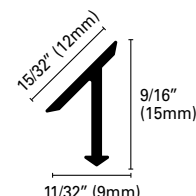

SANITEC SB 12 A Anodized Aluminum

This profile has a silver coating (AS) which offers high resistance to corrosion and adequate resistance to use and wear. Also available in bright polished chrome (ASB), especially suited for matching polished bathroom accessories.

	Ax B = in		mm		Art.	
Material:	15/32x9/16	12x15	SB	12	AS	
Extruded Anodized Aluminum	15/32x9/16	12x15	SB	12	ASB	
Finish: Silver (AS), Bright polished chrome (ASB)						
Length: 8'10" (2.70meters)