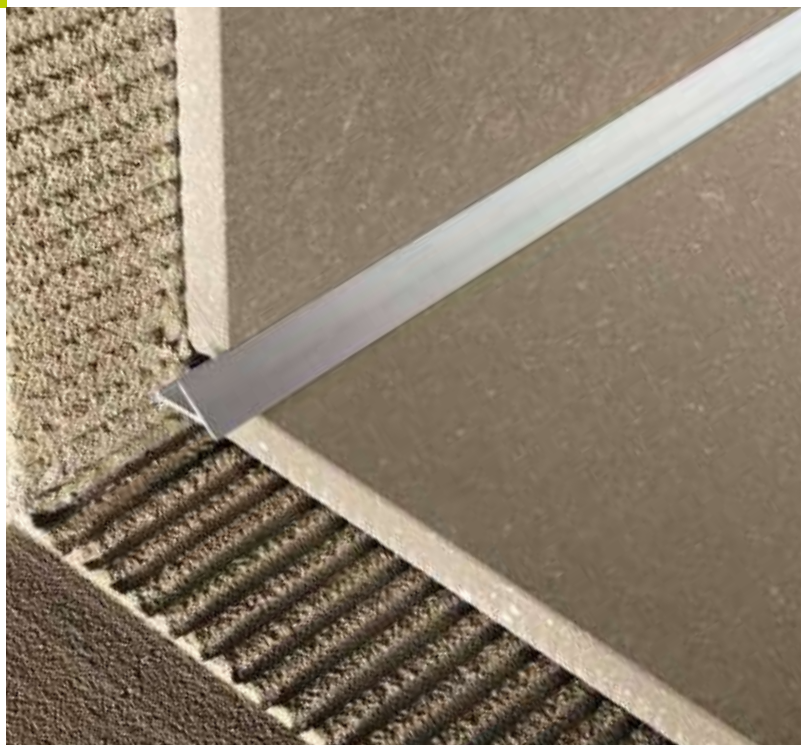

**SANITEC SB 12** profiles resolve wall-to-wall or wall-to-floor transitions. The cove-shaped profile is easy to clean and offers a hygienic solution to internal corners in kitchen countertops, shower stalls and bathtubs, replacing silicone caulking that inevitably yellows and absorbs dirt over time.

sanitec SB

**SANITEC SB 12 A Anodized Aluminum**

This profile has a silver coating (AS) which offers high resistance to corrosion and adequate resistance to use and wear. Also available in bright polished chrome (ASB), especially suited for matching polished bathroom accessories.

	Ax B = in		mm		Art.	
Material:	15/32x9/16	12x15	SB	12	AS	
Extruded Anodized Aluminum	15/32x9/16	12x15	SB	12	ASB	
Finish: Silver (AS), Bright polished chrome (ASB)						
Length: 8'10" (2.70meters)						