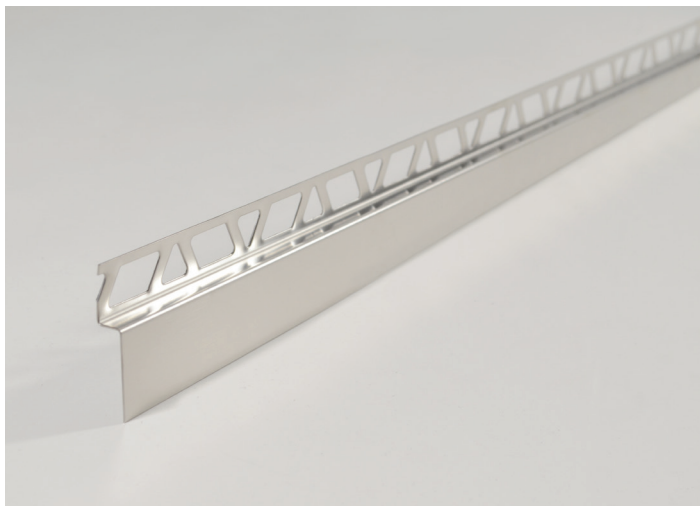

SHOWERTEC STKR

PRODUCT DESCRIPTION

Showertec STKR

The SHOWERTEC STK range includes a series of profiles dedicated to the shower area. They are products designed to simplify the installation phase. STKR profiles act as a transition between the sloping tiled shower tray and the cladding. The latter can be combined with its STKF front profile to obtain a homogeneous and optimal finish thanks to the clean line of the installation. The Showertec STK profiles create bathroom environments with a minimalist and modern design, obtaining floor-level showers without obstacles and without architectural barriers.

Available in right and left version.

They can be combined with the frontal profile STKF to obtain a clean and minimal design.

TECHNICAL FEATURES

Lengths: 1,35 m - 2,00 m

Bmin = 8 mm

SLOPE = 2%

Article	HxB mm	Material	Finish	Pc
STKR35/80IS135DX	8x35	Stainless Steel	Brushed	1
STKR35/80IS135SX	8x35	Stainless Steel	Brushed	1
STKR35/100IS135DX	10x35	Stainless Steel	Brushed	1
STKR35/100IS135SX	10x35	Stainless Steel	Brushed	1
STKR35/125IS135DX	12,5x35	Stainless Steel	Brushed	1
STKR35/125IS135SX	12,5x35	Stainless Steel	Brushed	1
STKR48/80IS200DX	8x48	Stainless Steel	Brushed	1
STKR48/80IS200SX	8x48	Stainless Steel	Brushed	1
STKR48/100IS200DX	10x48	Stainless Steel	Brushed	1
STKR48/100IS200SX	10x48	Stainless Steel	Brushed	1
STKR48/125IS200DX	12,5x48	Stainless Steel	Brushed	1
STKR48/125IS200SX	12,5x48	Stainless Steel	Brushed	1

APPLICATION

1. Cut the profile STKR at the desired length;
2. Apply the tile adhesive to the surface where the profile will be laid and position it by pressing it so that it is embedded in;
3. Lay the tiles spreading the adhesive over the entire surface using the full bed technique and taking care to leave a 2mm joint;
4. Clean any glue residue from the profile before it dries;
5. Grout carefully covering all the joints and clean the profile of all residues before they dry.